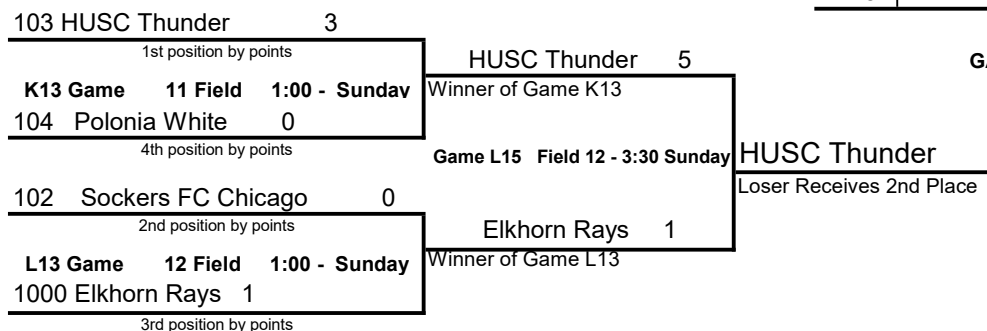

Points			
		Game1	Game 2	Game 3	Total
100	Elkhorn Rays	4	9	1	14
101	Polonia Gray	0	0	0	0
102	Sockers FC Chicago	2	10	8	20
103	HUSC Thunder	9	10	10	29
104	Polonia White	4	0	8	12
105	HUSC Tsunami	10	0	0	10

GAME #	score	TEAMS	score	FIELD #	TIME	DAY
K4	1	100 vs. 104	1	11	10:30 am	Saturday
L4	4	103 vs. 102	2	12	10:30 am	Saturday
J4	0	101 vs. 105	3	10	10:30 am	Saturday
J7	0	105 vs. 100	2	10	2:45 pm	Saturday
K7	6	103 vs. 104	0	11	2:45 pm	Saturday
L7	7	102 vs. 101	0	12	2:45 pm	Saturday
K10		104 vs. 105		11	9:00 am	Sunday
L10		102 vs. 100		12	9:00 am	Sunday
J10		101 vs. 103		10	9:00 am	Sunday
		Semi-final				
K13		1st points vs 4th points		11	1:00 pm	Sunday
		Semi-final				
L13		2nd points vs 3rd points		12	1:00 pm	Sunday
L15		Championship		12	3:30 pm	Sunday

Points only determine seeding in the play-off rounds.
Teams that have played previously face each other with a clean slate.

Playoff games must have a winner decided.